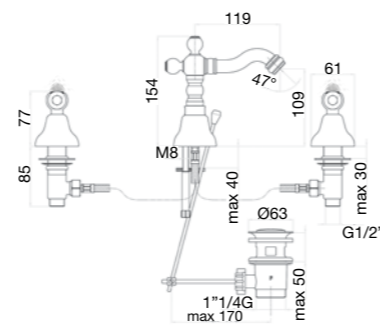

Vitone ceramico, 1/4 di giro
1/4 turn ceramic head work