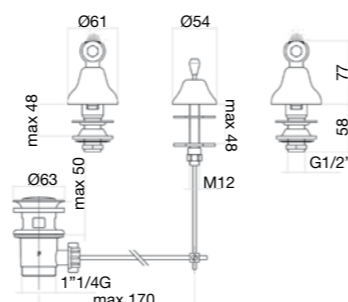

Vitone ceramico, 1/4 di giro
1/4 turn ceramic head work