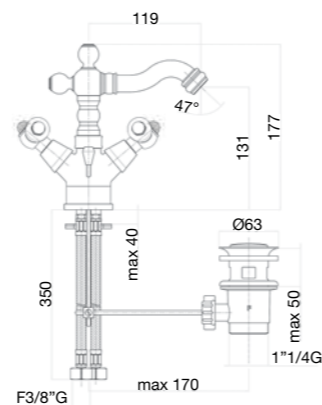

Vitone ceramico, 1/4 di giro
1/4 turn ceramic head work